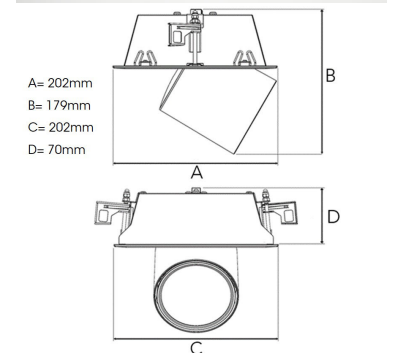

TECHNICAL SPECIFICATION

Product Code	306-532-20
Colour	Black
Control	On/off
CRI light colour	930 (BBBL)
Delivered lumen output lm	3970
Driver	Stand alone, included
EEL	E
Light distribution	Flood
Lightsource	LED COB
Mains input voltage	220-240 V
Measurements A	202
Measurements B	179
Measurements C	202
Measurements D	70
Mounting	Recessed
Position	360°/60°
Lifetime	L80 B10, 50.000h
Protection	IP 20, class III
Sawing instructions x	177
Sawing instructions y	191
Start Time	Instant
System power W	35
Unit	mm
Weight	1,1

Spot	Medium	Flood	Wide Flood
14°	27°	38°	56°
m	o	m	o
1.0	0.25	1.0	0.48
2.0	0.49	2.0	0.95
3.0	0.74	3.0	1.43
		1.0	0.69
		2.0	1.39
		3.0	2.08
		1.0	1.07
		2.0	2.14
		3.0	3.22

177 x 191mm