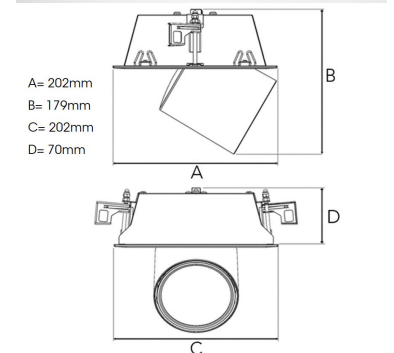

TECHNICAL SPECIFICATION

Product Code	306-532-10
Colour	White
Control	On/off
CRI light colour	930 (BBBL)
Delivered lumen output lm	3970
Driver	Stand alone, included
EEL	E
Light distribution	Flood
Lightsource	LED COB
Mains input voltage	220-240 V
Measurements A	202
Measurements B	179
Measurements C	202
Measurements D	70
Mounting	Recessed
Position	360°/60°
Lifetime	L80 B10, 50.000h
Protection	IP 20, class III
Sawing instructions x	177
Sawing instructions y	191
Start Time	Instant
System power W	35
Unit	mm
Weight	1,1

Spot	Medium	Flood	Wide Flood
14°	27°	38°	56°
m	o	m	o
1.0	0.25	1.0	0.48
2.0	0.49	2.0	0.95
3.0	0.74	3.0	1.43
		1.0	0.69
		2.0	1.39
		3.0	2.08
		1.0	1.07
		2.0	2.14
		3.0	3.22

177 x 191mm