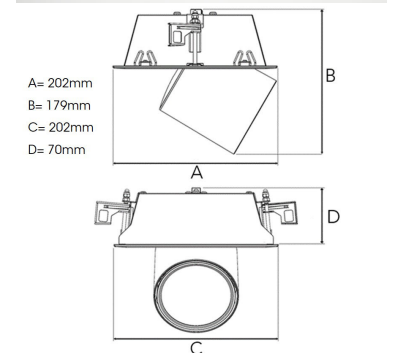

TECHNICAL SPECIFICATION

Product Code	306-522-30
Colour	Grey
Control	On/off
CRI light colour	930 (BBBL)
Delivered lumen output lm	2700
Driver	Stand alone, included
EEL	E
Light distribution	Flood
Lightsource	LED COB
Mains input voltage	220-240 V
Measurements A	202
Measurements B	179
Measurements C	202
Measurements D	70
Mounting	Recessed
Position	360°/60°
Lifetime	L80 B10, 50.000h
Protection	IP 20, class III
Sawing instructions x	177
Sawing instructions y	191
Start Time	Instant
System power W	22
Unit	mm
Weight	1.1

Spot	Medium	Flood	Wide Flood
14°	27°	38°	56°
m	φ	m	φ
1.0	0.25	1.0	0.48
2.0	0.49	2.0	0.95
3.0	0.74	3.0	1.43
		1.0	0.69
		2.0	1.39
		3.0	2.08
		1.0	1.07
		2.0	2.14
		3.0	3.22

177 x 191mm