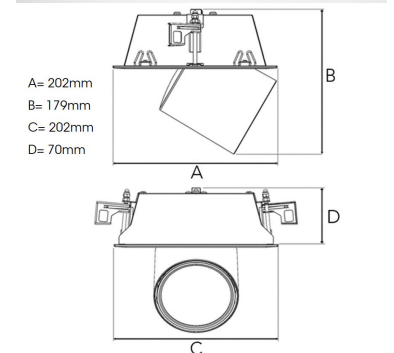

TECHNICAL SPECIFICATION

Product Code	306-522-20
Colour	Black
Control	On/off
CRI light colour	930 (BBBL)
Delivered lumen output lm	2700
Driver	Stand alone, included
EEL	E
Light distribution	Flood
Lightsource	LED COB
Mains input voltage	220-240 V
Measurements A	202
Measurements B	179
Measurements C	202
Measurements D	70
Mounting	Recessed
Position	360°/60°
Lifetime	L80 B10, 50.000h
Protection	IP 20, class III
Sawing instructions x	177
Sawing instructions y	191
Start Time	Instant
System power W	22
Unit	mm
Weight	1.1

Spot	Medium	Flood	Wide Flood
14°	27°	38°	56°
m	φ	m	φ
1.0	0.25	1.0	0.48
2.0	0.49	2.0	0.95
3.0	0.74	3.0	1.43
1.0	0.69	1.0	1.07
2.0	1.39	2.0	2.14
3.0	2.08	3.0	3.22

177 x 191mm