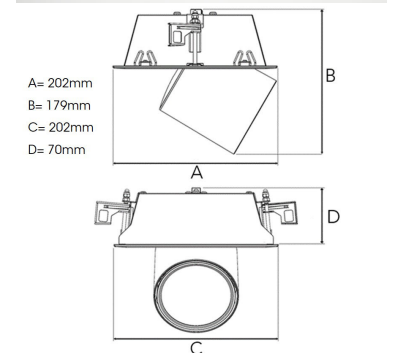

TECHNICAL SPECIFICATION

| | |
|---------------------------|-----------------------|
| Product Code | 306-522-10 |
| Colour | White |
| Control | On/off |
| CRI light colour | 930 (BBBL) |
| Delivered lumen output lm | 2700 |
| Driver | Stand alone, included |
| EEL | E |
| Light distribution | Flood |
| Lightsource | LED COB |
| Mains input voltage | 220-240 V |
| Measurements A | 202 |
| Measurements B | 179 |
| Measurements C | 202 |
| Measurements D | 70 |
| Mounting | Recessed |
| Position | 360°/60° |
| Lifetime | L80 B10, 50.000h |
| Protection | IP 20, class III |
| Sawing instructions x | 177 |
| Sawing instructions y | 191 |
| Start Time | Instant |
| System power W | 22 |
| Unit | mm |
| Weight | 1.1 |

| Spot | Medium | Flood | Wide Flood |
|------|--------|-------|------------|
| 14° | 27° | 38° | 56° |
| m | φ | m | φ |
| 1.0 | 0.25 | 1.0 | 0.48 |
| 2.0 | 0.49 | 2.0 | 0.95 |
| 3.0 | 0.74 | 3.0 | 1.43 |
| | | 1.0 | 0.69 |
| | | 2.0 | 1.39 |
| | | 3.0 | 2.08 |
| | | 1.0 | 1.07 |
| | | 2.0 | 2.14 |
| | | 3.0 | 3.22 |

177 x 191mm