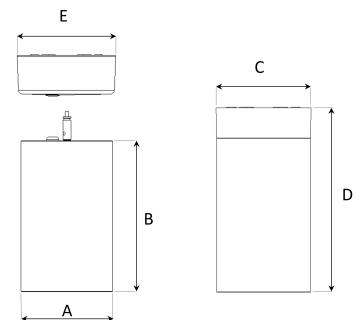

TECHNICAL SPECIFICATION

Product Code	363-03041540199
Colour	Grey
Control	On/off
CRI light colour	930 (BBBL)
Delivered lumen output lm	1300
Driver	Built in
EEL	E
Light distribution	Wide flood
Lightsource	LED COB
Mains input voltage	220-240V
Measurements A	104
Measurements B	170
Measurements C	104
Measurements D	204
Measurements E	111
Mounting	Suspended
Position	Fixed
Lifetime	L80 B10, 50.000h
Protection	IP 20, class I
Start Time	Instant
System power W	9,4
Unit	mm
Weight	1,4

A= 104mm C= 104mm E= 111mm
B= 170mm D= 204mm

Spot	16°		Medium	29°		Flood	40°		Wide Flood	60°	
	m	ø		m	ø		m	ø		m	ø
1.0	0.31	1.0	0.52	1.0	0.76	1.0	1.16	1.0	1.16	1.0	1.16
2.0	0.62	2.0	1.05	2.0	1.52	2.0	2.32	2.0	2.32	2.0	2.32
3.0	0.93	3.0	1.57	3.0	2.28	3.0	3.48	3.0	3.48	3.0	3.48