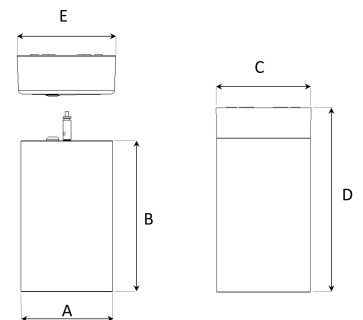

TECHNICAL SPECIFICATION

Product Code	363-03071530199
Colour	Grey
Control	On/off
CRI light colour	930 (BBBL)
Delivered lumen output lm	2700
Driver	Built in
EEL	E
Light distribution	Flood
Lightsource	LED COB
Mains input voltage	220-240V
Measurements A	104
Measurements B	170
Measurements C	104
Measurements D	204
Measurements E	111
Mounting	Suspended
Position	Fixed
Lifetime	L80 B10, 50.000h
Protection	IP 20, class I
Start Time	Instant
System power W	20,7
Unit	mm
Weight	1,4

A= 104mm C= 104mm E= 111mm
 B= 170mm D= 204mm

Spot	Medium	Flood	Wide Flood
16°	29°	40°	60°
m	ø	m	ø
1.0	0.31	1.0	0.52
2.0	0.62	2.0	1.05
3.0	0.93	3.0	1.57
1.0	0.76	1.0	1.16
2.0	1.52	2.0	2.32
3.0	2.28	3.0	3.48