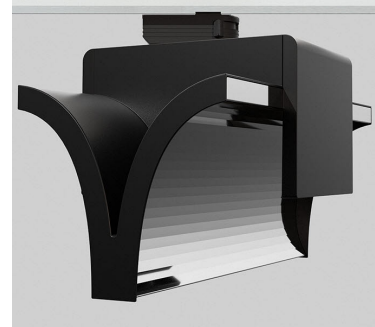

EXO 2 NA 3000, 930 (BBBL), FLOOD, NL 1 ADAPTER, GREY

ITAB

- ✓ Product is title 24 compatible
- ✓ Delivered standard with Nordic Light 1 circuit adapter. Alternatively available with J or L TC adapters and NL 3 C adapter
- ✓ Very easy to adjust and flexible spacing
- ✓ Symmetrical and asymmetrical light distribution in the same design
- ✓ Available in white, black and grey

TECHNICAL SPECIFICATION

Product Code	311-75411-30
Colour	Grey
Control	Phase dim
CRI light colour	930 (BBBL)
Delivered lumen output lm	2 x 2650
Driver	Built in
Light distribution	Flood
Lightsource	LED COB
Mains input voltage	120V
Measurements A	11,82
Measurements B	7,29
Measurements C	8,16
Mounting	Track
Position	360°
Lifetime	L80 B10, 50.000h
Protection	For indoor use only
Start Time	Instant
System power W	2 x 30
Unit	inch