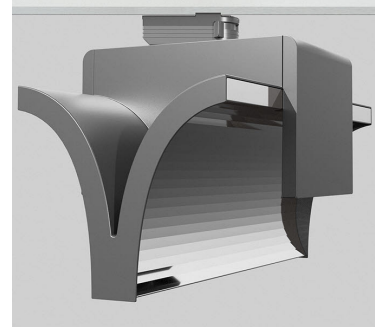

EXO 2 NA 3000, 930 (BBBL), FLOOD, NL 1 ADAPTER, GREY

ITAB

- ✓ Product is title 24 compatible
- ✓ Delivered standard with Nordic Light 1 circuit adapter. Alternatively available with J or L TC adapters and NL 3 C adapter
- ✓ Very easy to adjust and flexible spacing
- ✓ Symmetrical and asymmetrical light distribution in the same design
- ✓ Available in white, black and grey

TECHNICAL SPECIFICATION

Product Code	311-75411-30
Colour	Grey
Control	Phase dim
CRI light colour	930 (BBBL)
Delivered lumen output lm	2 x 2650
Driver	Built in
Light distribution	Flood
Lightsource	LED COB
Mains input voltage	120V
Measurements A	11,82
Measurements B	7,29
Measurements C	8,16
Mounting	Track
Position	360°
Lifetime	L80 B10, 50.000h
Protection	For indoor use only
Start Time	Instant
System power W	2 x 30
Unit	inch