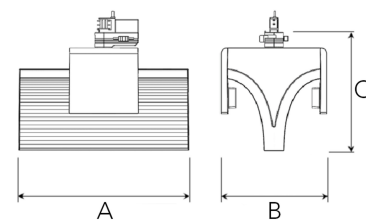

EXO 2 NA 3000, 930 (BBBL), FLOOD, NL 1 ADAPTER, GREY

ITAB

- ✓ Product is title 24 compatible
- ✓ Delivered standard with Nordic Light 1 circuit adapter. Alternatively available with J or L TC adapters and NL 3 C adapter
- ✓ Very easy to adjust and flexible spacing
- ✓ Symmetrical and asymmetrical light distribution in the same design
- ✓ Available in white, black and grey

TECHNICAL SPECIFICATION

Product Code	311-75411-30
Colour	Grey
Control	Phase dim
CRI light colour	930 (BBBL)
Delivered lumen output lm	2 x 2650
Driver	Built in
Light distribution	Flood
Lightsource	LED COB
Mains input voltage	120V
Measurements A	11,82
Measurements B	7,29
Measurements C	8,16
Mounting	Track
Position	360°
Lifetime	L80 B10, 50.000h
Protection	For indoor use only
Start Time	Instant
System power W	2 x 30
Unit	inch

A= 11,82in B= 7,29in C= 8,16in