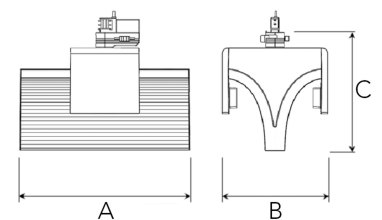

EXO 2 NA 3000, 930 (BBBL), FLOOD, NL 1 ADAPTER, WHITE

ITAB

- ✓ Product is title 24 compatible
- ✓ Delivered standard with Nordic Light 1 circuit adapter. Alternatively available with J or L TC adapters and NL 3 C adapter
- ✓ Very easy to adjust and flexible spacing
- ✓ Symmetrical and asymmetrical light distribution in the same design
- ✓ Available in white, black and grey

TECHNICAL SPECIFICATION

Product Code	311-75411-10
Colour	White
Control	Phase dim
CRI light colour	930 (BBBL)
Delivered lumen output lm	2 x 2650
Driver	Built in
Light distribution	Flood
Lightsource	LED COB
Mains input voltage	120V
Measurements A	11,82
Measurements B	7,29
Measurements C	8,16
Mounting	Track
Position	360°
Lifetime	L80 B10, 50.000h
Protection	For indoor use only
Start Time	Instant
System power W	2 x 30
Unit	inch

A= 11,82in B= 7,29in C= 8,16in