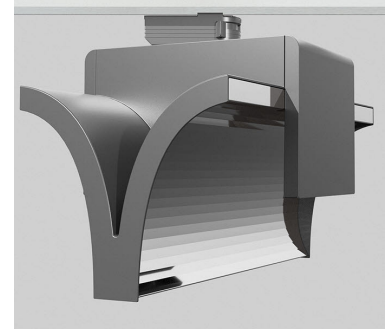

EXO 2 NA 3000, 930 (BBBL), FLOOD, NL 1 ADAPTER, WHITE

ITAB

- ✓ Product is title 24 compatible
- ✓ Delivered standard with Nordic Light 1 circuit adapter. Alternatively available with J or L TC adapters and NL 3 C adapter
- ✓ Very easy to adjust and flexible spacing
- ✓ Symmetrical and asymmetrical light distribution in the same design
- ✓ Available in white, black and grey

TECHNICAL SPECIFICATION

Product Code	311-75411-10
Colour	White
Control	Phase dim
CRI light colour	930 (BBBL)
Delivered lumen output lm	2 x 2650
Driver	Built in
Light distribution	Flood
Lightsource	LED COB
Mains input voltage	120V
Measurements A	11,82
Measurements B	7,29
Measurements C	8,16
Mounting	Track
Position	360°
Lifetime	L80 B10, 50.000h
Protection	For indoor use only
Start Time	Instant
System power W	2 x 30
Unit	inch