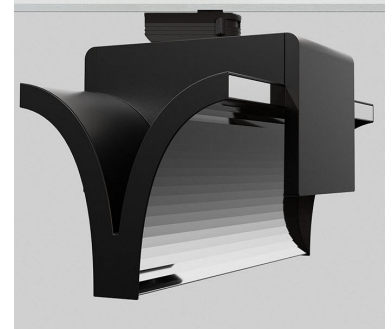

EXO 2 NA 3000, 930 (BBBL), FLOOD, NL 1 ADAPTER, WHITE

ITAB

- ✓ Product is title 24 compatible
- ✓ Delivered standard with Nordic Light 1 circuit adapter. Alternatively available with J or L TC adapters and NL 3 C adapter
- ✓ Very easy to adjust and flexible spacing
- ✓ Symmetrical and asymmetrical light distribution in the same design
- ✓ Available in white, black and grey

TECHNICAL SPECIFICATION

Product Code	311-75411-10
Colour	White
Control	Phase dim
CRI light colour	930 (BBBL)
Delivered lumen output lm	2 x 2650
Driver	Built in
Light distribution	Flood
Lightsource	LED COB
Mains input voltage	120V
Measurements A	11,82
Measurements B	7,29
Measurements C	8,16
Mounting	Track
Position	360°
Lifetime	L80 B10, 50.000h
Protection	For indoor use only
Start Time	Instant
System power W	2 x 30
Unit	inch