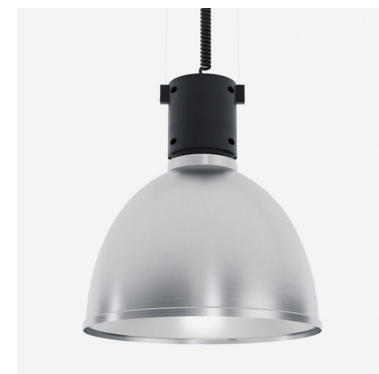

GLOBE NA 4000, 930 (BBBL), MEDIUM, DARK GREY

ITAB

- ✓ Functional and decorative light
- ✓ Part of a range of pendants - available in various sizes and lumen packages
- ✓ Mount to track or ceiling

TECHNICAL SPECIFICATION

Product Code	221-7541-32
Colour	Dark Grey
Control	On/off
CRI light colour	930 (BBBL)
Delivered lumen output lm	3950
Driver	Built in
Light distribution	Medium
Lightsource	LED COB
Measurements A	16,71
Measurements B	18,91
Measurements C	23,64
Mounting	Suspended
Position	Fixed
Lifetime	L80 B10, 50.000h
Protection	For indoor use only
Start Time	Instant
System power W	41
Unit	inch