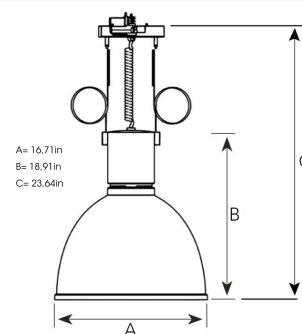

GLOBE NA 4000, 930 (BBBL), MEDIUM, DARK GREY

ITAB

- ✓ Functional and decorative light
- ✓ Part of a range of pendants - available in various sizes and lumen packages
- ✓ Mount to track or ceiling

TECHNICAL SPECIFICATION

Product Code	221-7541-32
Colour	Dark Grey
Control	On/off
CRI light colour	930 (BBBL)
Delivered lumen output lm	3950
Driver	Built in
Light distribution	Medium
Lightsource	LED COB
Measurements A	16,71
Measurements B	18,91
Measurements C	23,64
Mounting	Suspended
Position	Fixed
Lifetime	L80 B10, 50.000h
Protection	For indoor use only
Start Time	Instant
System power W	41
Unit	inch

Spot	Medium	Flood
17°	23°	38°
m	m	m
1.0	1.0	1.0
2.0	2.0	2.0
3.0	3.0	3.0
0.30	0.41	0.70
0.60	0.83	1.39
0.91	1.24	2.09