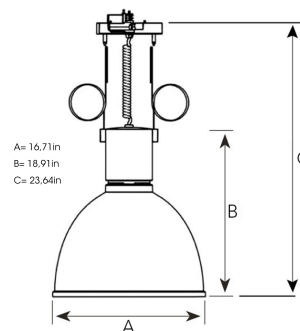

GLOBE NA 4000, 930 (BBBL), SPOT, DARK GREY

ITAB

- ✓ Functional and decorative light
- ✓ Part of a range of pendants - available in various sizes and lumen packages
- ✓ Mount to track or ceiling

TECHNICAL SPECIFICATION

Product Code	221-7540-32
Colour	Dark Grey
Control	On/off
CRI light colour	930 (BBBL)
Delivered lumen output lm	3950
Driver	Built in
Light distribution	Spot
Lightsource	LED COB
Measurements A	16,71
Measurements B	18,91
Measurements C	23,64
Mounting	Suspended
Position	Fixed
Lifetime	L80 B10, 50.000h
Protection	For indoor use only
Start Time	Instant
System power W	41
Unit	inch

Spot	Medium	Flood
17°	23°	38°
m	m	m
1.0 0.30	1.0 0.41	1.0 0.70
2.0 0.60	2.0 0.83	2.0 1.39
3.0 0.91	3.0 1.24	3.0 2.09