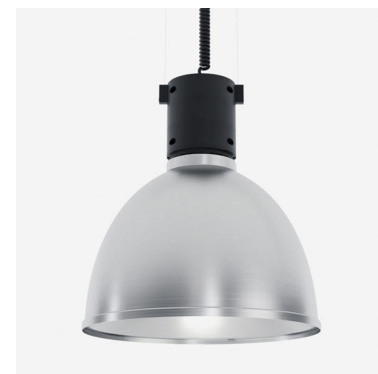

GLOBE NA 4000, 930 (BBBL), SPOT, DARK GREY

ITAB

- ✓ Functional and decorative light
- ✓ Part of a range of pendants - available in various sizes and lumen packages
- ✓ Mount to track or ceiling

TECHNICAL SPECIFICATION

Product Code	221-7540-32
Colour	Dark Grey
Control	On/off
CRI light colour	930 (BBBL)
Delivered lumen output lm	3950
Driver	Built in
Light distribution	Spot
Lightsource	LED COB
Measurements A	16,71
Measurements B	18,91
Measurements C	23,64
Mounting	Suspended
Position	Fixed
Lifetime	L80 B10, 50.000h
Protection	For indoor use only
Start Time	Instant
System power W	41
Unit	inch