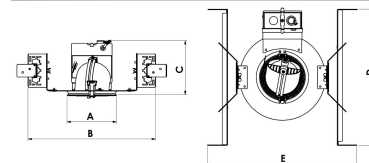

TECHNICAL SPECIFICATION

Product Code	296-7501-20
Colour	Black
Control	0-10 V
CRI light colour	930 (BBBL)
Delivered lumen output lm	1380
Driver	Stand alone, included
Light distribution	Medium
Lightsource	LED COB
Measurements A	5,3
Measurements B	13,6
Measurements C	5,8
Measurements D	14,5
Measurements E	15,9
Mounting	Recessed
Position	360°/60°
Lifetime	L80 B10, 50.000h
Protection	For indoor use only
Sawing instructions diameter	4,89
Sawing instructions unit	inch
Start Time	Instant
System power W	12
Unit	inch

A= 5,3in B= 13,6in C= 5,8in D= 14,5in E= 15,9in

Spot		Medium		Flood		Wide Flood	
16°		28°		40°		65°	
m	ø	m	ø	m	ø	m	ø
1.0	0.28	1.0	0.50	1.0	0.73	1.0	1.28
2.0	0.56	2.0	1.00	2.0	1.46	2.0	2.56
3.0	0.83	3.0	1.51	3.0	2.18	3.0	3.84