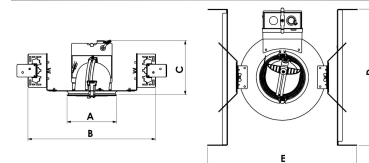

AMBER MINI NA 1500, 930 (BBBL), MEDIUM, WHITE

ITAB

- ✓ Product is title 24 compatible
- ✓ Discrete and clean looking ceiling
- ✓ Available in various sizes and lumen packages
- ✓ Available in white, black and grey
- ✓ Retractable and rotating

TECHNICAL SPECIFICATION

Product Code	296-7501-10
Colour	White
Control	0-10 V
CRI light colour	930 (BBBL)
Delivered lumen output lm	1380
Driver	Stand alone, included
Light distribution	Medium
Lightsource	LED COB
Measurements A	5,3
Measurements B	13,6
Measurements C	5,8
Measurements D	14,5
Measurements E	15,9
Mounting	Recessed
Position	360°/60°
Lifetime	L80 B10, 50.000h
Protection	For indoor use only
Sawing instructions diameter	4,89
Sawing instructions unit	inch
Start Time	Instant
System power W	12
Unit	inch

A= 5,3in B= 13,6in C= 5,8in D= 14,5in E= 15,9in

Spot		Medium		Flood		Wide Flood	
16°		28°		40°		65°	
m	ø	m	ø	m	ø	m	ø
1.0	0.28	1.0	0.50	1.0	0.73	1.0	1.28
2.0	0.56	2.0	1.00	2.0	1.46	2.0	2.56
3.0	0.83	3.0	1.51	3.0	2.18	3.0	3.84