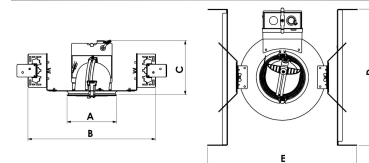

AMBER MINI NA 1500, 930 (BBBL), SPOT, GREY

ITAB

- ✓ Product is title 24 compatible
- ✓ Discrete and clean looking ceiling
- ✓ Available in various sizes and lumen packages
- ✓ Available in white, black and grey
- ✓ Retractable and rotating

TECHNICAL SPECIFICATION

Product Code	296-7500-30
Colour	Grey
Control	0-10 V
CRI light colour	930 (BBBL)
Delivered lumen output lm	1380
Driver	Stand alone, included
Light distribution	Spot
Lightsource	LED COB
Measurements A	5,3
Measurements B	13,6
Measurements C	5,8
Measurements D	14,5
Measurements E	15,9
Mounting	Recessed
Position	360°/60°
Lifetime	L80 B10, 50.000h
Protection	For indoor use only
Sawing instructions diameter	4,89
Sawing instructions unit	inch
Start Time	Instant
System power W	12
Unit	inch

A= 5,3in B= 13,6in C= 5,8in D= 14,5in E= 15,9in

Spot	Medium	Flood	Wide Flood
16°	28°	40°	65°
m	m	m	m
1.0	1.0	1.0	1.0
2.0	2.0	2.0	2.0
3.0	3.0	3.0	3.0
0.28	0.50	0.73	1.28
0.56	1.00	1.46	2.56
0.83	1.51	2.18	3.84