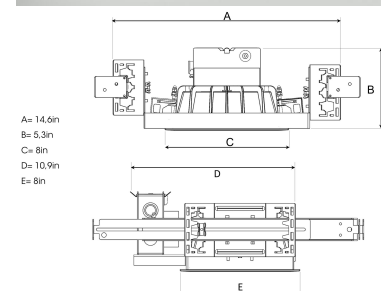

FIX NA 3000, 930 (BBBL), SPOT, BLACK

- ✓ Product is title 24 compatible
- ✓ Modern, minimalistic and clean-looking ceiling
- ✓ Available in various lumen packages
- ✓ Available in white, black and grey

TECHNICAL SPECIFICATION

Product Code	280-7512-20
Colour	Black
Control	0-10 V
CRI light colour	930 (BBBL)
Delivered lumen output lm	2800
Driver	Stand alone, included
Light distribution	Spot
Lightsource	LED COB
Mains input voltage	120-277V
Measurements A	14,6
Measurements B	5,3
Measurements C	8
Measurements D	10,9
Measurements E	8
Mounting	Recessed
Position	Fixed
Lifetime	L80 B10, 50.000h
Protection	For indoor use only
Sawing instructions unit	inch
Sawing instructions x	6,97
Sawing instructions y	7,53
Start Time	Instant
System power W	24,5
Unit	inch

	Spot	Medium	Flood	Wide Flood	
	14°	27°	38°	56°	
m	ø	m	ø	m	ø
1.0	0.25	1.0	0.48	1.0	1.07
2.0	0.49	2.0	0.95	2.0	2.14
3.0	0.74	3.0	1.43	3.0	3.22

6,97 x 7,53in