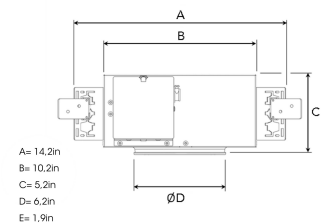

## TECHNICAL SPECIFICATION

Product Code	295-7502-30
Colour	Grey
Control	0-10 V
CRI light colour	930 (BBBL)
Delivered lumen output lm	2800
Driver	Stand alone, included
Light distribution	Flood
Lightsource	LED COB
Measurements A	14,2
Measurements B	10,2
Measurements C	5,2
Measurements D	6,2
Measurements E	1,9
Mounting	Recessed
Position	360°/45°
Lifetime	L80 B10, 50.000h
Protection	For indoor use only
Sawing instructions diameter	5,9
Sawing instructions unit	inch
Start Time	Instant
System power W	24,5
Unit	inch

Spot	Medium	Flood	Wide Flood
14°	26°	37°	55°
m	m	m	m
ø	ø	ø	ø
1.0	1.0	1.0	1.0
0.24	0.47	0.68	1.05
2.0	2.0	2.0	2.0
0.48	0.94	1.35	2.10
3.0	3.0	3.0	3.0
0.72	1.41	2.03	3.13

5,9in