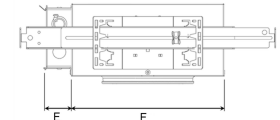

# MOON NA 3000, 930 (BBBL), FLOOD, GREY

- ✓ Product is title 24 compatible
- ✓ Discrete and clean looking ceiling
- ✓ Available in various sizes and lumen packages
- ✓ Available in white, black and grey
- ✓ Tilttable and rotating

## TECHNICAL SPECIFICATION

Product Code	295-7502-30
Colour	Grey
Control	0-10 V
CRI light colour	930 (BBBL)
Delivered lumen output lm	2800
Driver	Stand alone, included
Light distribution	Flood
Lightsource	LED COB
Measurements A	14,2
Measurements B	10,2
Measurements C	5,2
Measurements D	6,2
Measurements E	1,9
Mounting	Recessed
Position	360°/45°
Lifetime	L80 B10, 50.000h
Protection	For indoor use only
Sawing instructions diameter	5,9
Sawing instructions unit	inch
Start Time	Instant
System power W	24,5
Unit	inch

Spot	Medium	Flood	Wide Flood
14°	26°	37°	55°
m	m	m	m
ø	ø	ø	ø
1.0	1.0	1.0	1.0
0.24	0.47	0.68	1.05
2.0	2.0	2.0	2.0
0.48	0.94	1.35	2.10
3.0	3.0	3.0	3.0
0.72	1.41	2.03	3.13

5,9in