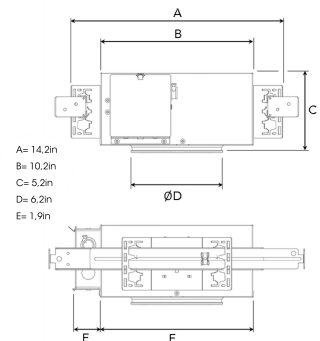

## TECHNICAL SPECIFICATION

|                              |                       |
|------------------------------|-----------------------|
| Product Code                 | 295-7502-10           |
| Colour                       | White                 |
| Control                      | 0-10 V                |
| CRI light colour             | 930 (BBBL)            |
| Delivered lumen output lm    | 2800                  |
| Driver                       | Stand alone, included |
| Light distribution           | Flood                 |
| Lightsource                  | LED COB               |
| Measurements A               | 14,2                  |
| Measurements B               | 10,2                  |
| Measurements C               | 5,2                   |
| Measurements D               | 6,2                   |
| Measurements E               | 1,9                   |
| Mounting                     | Recessed              |
| Position                     | 360°/45°              |
| Lifetime                     | L80 B10, 50.000h      |
| Protection                   | For indoor use only   |
| Sawing instructions diameter | 5,9                   |
| Sawing instructions unit     | inch                  |
| Start Time                   | Instant               |
| System power W               | 24,5                  |
| Unit                         | inch                  |

| Spot | Medium | Flood | Wide Flood |
|------|--------|-------|------------|
|      | 26°    | 37°   | 55°        |
| m    | ø      | m     | ø          |
| 1.0  | 0.24   | 0.47  | 1.05       |
| 2.0  | 0.48   | 0.94  | 2.10       |
| 3.0  | 0.72   | 1.41  | 3.15       |

5,9in