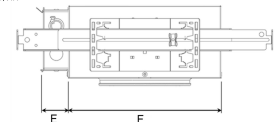

MOON NA 3000, 930 (BBBL), MEDIUM , WHITE

- ✓ Product is title 24 compatible
- ✓ Discrete and clean looking ceiling
- ✓ Available in various sizes and lumen packages
- ✓ Available in white, black and grey
- ✓ Tilttable and rotating

TECHNICAL SPECIFICATION

Product Code	295-7501-10
Colour	White
Control	0-10 V
CRI light colour	930 (BBBL)
Delivered lumen output lm	2800
Driver	Stand alone, included
Light distribution	Medium
Lightsource	LED COB
Measurements A	14,2
Measurements B	10,2
Measurements C	5,2
Measurements D	6,2
Measurements E	1,9
Mounting	Recessed
Position	360°/45°
Lifetime	L80 B10, 50.000h
Protection	For indoor use only
Sawing instructions diameter	5,9
Sawing instructions unit	inch
Start Time	Instant
System power W	24,5
Unit	inch

Spot	Medium	Flood	Wide Flood
	26°	37°	55°
m	ø	m	ø
1.0	0.24	0.47	1.05
2.0	0.48	0.94	2.10
3.0	0.72	1.41	3.15

5,9in