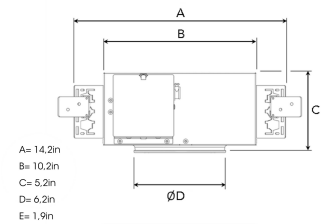

MOON NA 3000, 930 (BBBL), MEDIUM , WHITE

- ✓ Product is title 24 compatible
- ✓ Discrete and clean looking ceiling
- ✓ Available in various sizes and lumen packages
- ✓ Available in white, black and grey
- ✓ Tilttable and rotating

TECHNICAL SPECIFICATION

Product Code	295-7501-10
Colour	White
Control	0-10 V
CRI light colour	930 (BBBL)
Delivered lumen output lm	2800
Driver	Stand alone, included
Light distribution	Medium
Lightsource	LED COB
Measurements A	14,2
Measurements B	10,2
Measurements C	5,2
Measurements D	6,2
Measurements E	1,9
Mounting	Recessed
Position	360°/45°
Lifetime	L80 B10, 50.000h
Protection	For indoor use only
Sawing instructions diameter	5,9
Sawing instructions unit	inch
Start Time	Instant
System power W	24,5
Unit	inch

Spot	Medium	Flood	Wide Flood
	26°	37°	55°
m	ø	m	ø
1.0	0.24	0.47	1.05
2.0	0.48	0.94	2.10
3.0	0.72	1.41	3.15

5,9in