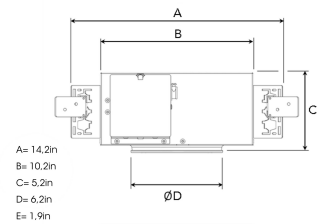

MOON NA 3000, 930 (BBBL), SPOT, BLACK

- ✓ Product is title 24 compatible
- ✓ Discrete and clean looking ceiling
- ✓ Available in various sizes and lumen packages
- ✓ Available in white, black and grey
- ✓ Tilttable and rotating

TECHNICAL SPECIFICATION

Product Code	295-7500-20
Colour	Black
Control	0-10 V
CRI light colour	930 (BBBL)
Delivered lumen output lm	2800
Driver	Stand alone, included
Light distribution	Spot
Lightsource	LED COB
Measurements A	14,2
Measurements B	10,2
Measurements C	5,2
Measurements D	6,2
Measurements E	1,9
Mounting	Recessed
Position	360°/45°
Lifetime	L80 B10, 50.000h
Protection	For indoor use only
Sawing instructions diameter	5,9
Sawing instructions unit	inch
Start Time	Instant
System power W	24,5
Unit	inch

Spot	Medium	Flood	Wide Flood
14°	26°	37°	55°
m	m	m	m
ø	ø	ø	ø
1.0	1.0	1.0	1.0
0.24	0.47	0.68	1.05
2.0	2.0	2.0	2.0
0.48	0.94	1.35	2.10
3.0	3.0	3.0	3.0
0.72	1.41	2.03	3.13

5,9in