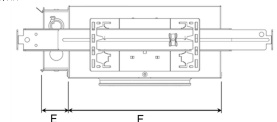

MOON NA 3000, 930 (BBBL), SPOT, BLACK

- ✓ Product is title 24 compatible
- ✓ Discrete and clean looking ceiling
- ✓ Available in various sizes and lumen packages
- ✓ Available in white, black and grey
- ✓ Tilttable and rotating

TECHNICAL SPECIFICATION

Product Code	295-7500-20
Colour	Black
Control	0-10 V
CRI light colour	930 (BBBL)
Delivered lumen output lm	2800
Driver	Stand alone, included
Light distribution	Spot
Lightsource	LED COB
Measurements A	14,2
Measurements B	10,2
Measurements C	5,2
Measurements D	6,2
Measurements E	1,9
Mounting	Recessed
Position	360°/45°
Lifetime	L80 B10, 50.000h
Protection	For indoor use only
Sawing instructions diameter	5,9
Sawing instructions unit	inch
Start Time	Instant
System power W	24,5
Unit	inch

Spot	Medium	Flood	Wide Flood
14°	26°	37°	55°
m	m	m	m
ø	ø	ø	ø
1.0	1.0	1.0	1.0
0.24	0.47	0.68	1.05
2.0	2.0	2.0	2.0
0.48	0.94	1.35	2.10
3.0	3.0	3.0	3.0
0.72	1.41	2.03	3.13

5,9in