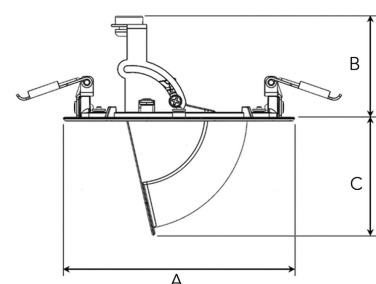

## TECHNICAL SPECIFICATION

Product Code	303-503-30
Colour	Grey
Control	On/off
CRI light colour	930 (BBL)
Delivered lumen output lm	1150
Driver	Stand alone, included
EEI	A+
Light distribution	Wide flood
Lightsource	LED COB
Mains input voltage	220-240 V
Measurements A	118
Measurements B	56
Measurements C	61
Mounting	Recessed
Position	355°/80°
Lifetime	L80 B10, 50.000h
Protection	IP 20, class III
Sawing instructions diameter	108
Start Time	Instant
System power W	11
Unit	mm
Weight	0,2

A= 118mm, B= 56mm, C= 61mm

Spot	Medium	Flood	Wide Flood	
15°	27°	36°	56°	
m	m	m	m	
0	0	0	0	
1.0	0.26	0.47	0.65	1.06
2.0	0.53	0.95	1.30	2.12
3.0	0.79	1.42	1.95	3.18

108mm

ITAB

Phone: +46 910 733 790  
info@nordiclight.se