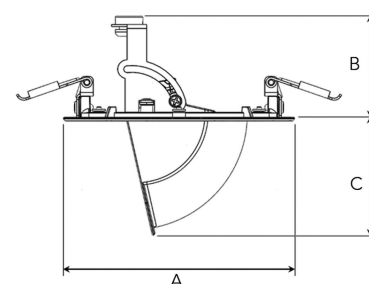

TECHNICAL SPECIFICATION

Product Code	303-503-20
Colour	Black
Control	On/off
CRI light colour	930 (BBL)
Delivered lumen output lm	1150
Driver	Stand alone, included
EEI	A+
Light distribution	Wide flood
Lightsource	LED COB
Mains input voltage	220-240 V
Measurements A	118
Measurements B	56
Measurements C	61
Mounting	Recessed
Position	355°/80°
Lifetime	L80 B10, 50.000h
Protection	IP 20, class III
Sawing instructions diameter	108
Start Time	Instant
System power W	11
Unit	mm
Weight	0,2

A= 118mm, B= 56mm, C= 61mm

Spot	Medium	Flood	Wide Flood	
15°	27°	36°	56°	
m	m	m	m	
o	o	o	o	
1.0	0.26	0.47	0.65	1.06
2.0	0.53	0.95	1.30	2.12
3.0	0.79	1.42	1.95	3.18

108mm

ITAB

Phone: +46 910 733 790
info@nordiclight.se