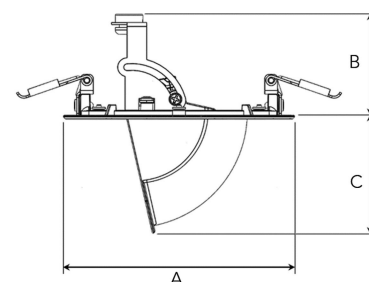

## TECHNICAL SPECIFICATION

Product Code	303-503-10
Colour	White
Control	On/off
CRI light colour	930 (BBL)
Delivered lumen output lm	1150
Driver	Stand alone, included
EEI	A+
Light distribution	Wide flood
Lightsource	LED COB
Mains input voltage	220-240 V
Measurements A	118
Measurements B	56
Measurements C	61
Mounting	Recessed
Position	355°/80°
Lifetime	L80 B10, 50.000h
Protection	IP 20, class III
Sawing instructions diameter	108
Start Time	Instant
System power W	11
Unit	mm
Weight	0,2

A= 118mm, B= 56mm, C= 61mm

Spot	Medium	Flood	Wide Flood
15°	27°	36°	56°
m	m	m	m
1.0	0.26	0.47	1.06
2.0	0.53	0.95	2.12
3.0	0.79	1.42	3.18

108mm

ITAB

Phone: +46 910 733 790  
info@nordiclight.se

Please note that this product sheet is for a specific product and colour. The pictures may show examples of other available colours