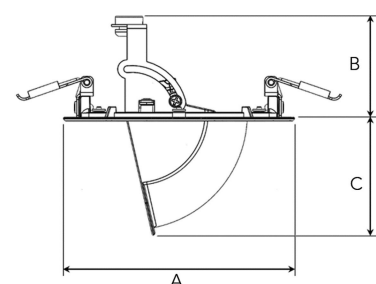

TECHNICAL SPECIFICATION

Product Code	303-500-20
Colour	Black
Control	On/off
CRI light colour	930 (BBL)
Delivered lumen output lm	1150
Driver	Stand alone, included
EEI	A+
Light distribution	Spot
Lightsource	LED COB
Mains input voltage	220-240 V
Measurements A	118
Measurements B	56
Measurements C	61
Mounting	Recessed
Position	355°/80°
Lifetime	L80 B10, 50.000h
Protection	IP 20, class III
Sawing instructions diameter	108
Start Time	Instant
System power W	11
Unit	mm
Weight	0,2

A= 118mm, B= 56mm, C= 61mm

Spot	Medium	Flood	Wide Flood	
15°	27°	36°	56°	
m	m	m	m	
o	o	o	o	
1.0	0.26	0.47	0.65	1.06
2.0	0.53	0.95	1.30	2.12
3.0	0.79	1.42	1.95	3.18

108mm

ITAB

Phone: +46 910 733 790
info@nordiclight.se