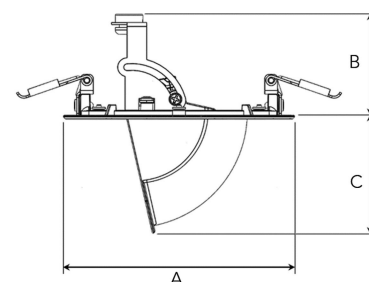

## TECHNICAL SPECIFICATION

Product Code	303-500-10
Colour	White
Control	On/off
CRI light colour	930 (BBL)
Delivered lumen output lm	1150
Driver	Stand alone, included
EEI	A+
Light distribution	Spot
Lightsource	LED COB
Mains input voltage	220-240 V
Measurements A	118
Measurements B	56
Measurements C	61
Mounting	Recessed
Position	355°/80°
Lifetime	L80 B10, 50.000h
Protection	IP 20, class III
Sawing instructions diameter	108
Start Time	Instant
System power W	11
Unit	mm
Weight	0,2

A= 118mm, B= 56mm, C= 61mm

Spot	Medium	Flood	Wide Flood	
15°	27°	36°	56°	
m	m	m	m	
o	o	o	o	
1.0	0.26	0.47	0.65	1.06
2.0	0.53	0.95	1.30	2.12
3.0	0.79	1.42	1.95	3.18

108mm

ITAB

Phone: +46 910 733 790  
info@nordiclight.se