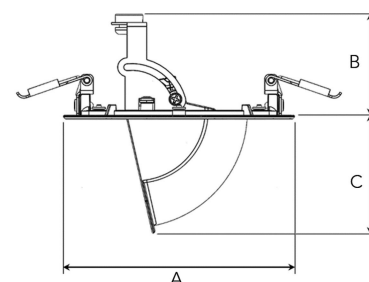

| | |
|------------------------------|-----------------------|
| Product Code | 303-500-30 |
| Colour | Grey |
| Control | On/off |
| CRI light colour | 930 (BBBL) |
| Delivered lumen output lm | 1150 |
| Driver | Stand alone, included |
| EEL | E |
| Light distribution | Spot |
| Lightsource | LED COB |
| Mains input voltage | 220-240 V |
| Measurements A | 118 |
| Measurements B | 56 |
| Measurements C | 61 |
| Mounting | Recessed |
| Position | 355°/80° |
| Lifetime | L80 B10, 50.000h |
| Protection | IP 20, class III |
| Sawing instructions diameter | 108 |
| Start Time | Instant |
| System power W | 11 |
| Unit | mm |
| Weight | 0,2 |

A= 118mm, B= 56mm, C= 61mm

| Spot | Medium | Flood | Wide Flood | |
|------|--------|-------|------------|------|
| 15° | 27° | 36° | 56° | |
| m | m | m | m | |
| o | o | o | o | |
| 1.0 | 0.26 | 0.47 | 0.65 | 1.06 |
| 2.0 | 0.53 | 0.95 | 1.30 | 2.12 |
| 3.0 | 0.79 | 1.42 | 1.95 | 3.18 |

108mm