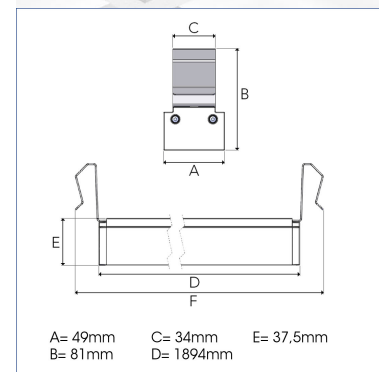

TECHNICAL SPECIFICATION

Product Code	319-549
Colour	White
Control	On/off
CRI light colour	830
Delivered lumen output lm	6200
Driver	Stand alone, included
EEI	A++
Light distribution	Flood
Lightsource	LED Linear
Mains input voltage	220-240 V
Measurements A	49
Measurements B	81
Measurements C	34
Measurements D	1634
Measurements E	37,5
Mounting	Functional ceiling
Position	Fixed
Lifetime	L80 B10, 50.000h
Protection	IP 20, class I
Start Time	Instant
System power W	51
Unit	mm
Weight	2

Flood	86°/77°
m	ø
1.0	1.88
2.0	3.76
3.0	5.63