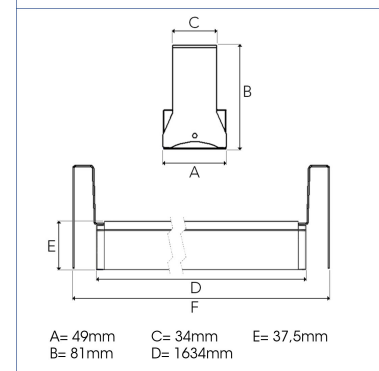

TECHNICAL SPECIFICATION

Product Code	319-549
Colour	White
Control	On/off
CRI light colour	830
Delivered lumen output lm	6200
Driver	Stand alone, included
EEI	A++
Light distribution	Flood
Lightsource	LED Linear
Mains input voltage	220-240 V
Measurements A	49
Measurements B	81
Measurements C	34
Measurements D	1634
Measurements E	37,5
Mounting	Functional ceiling
Position	Fixed
Lifetime	L80 B10, 50.000h
Protection	IP 20, class I
Start Time	Instant
System power W	51
Unit	mm
Weight	2

Flood	86°/77°
m	ø
1.0	1.88
2.0	3.76
3.0	5.63