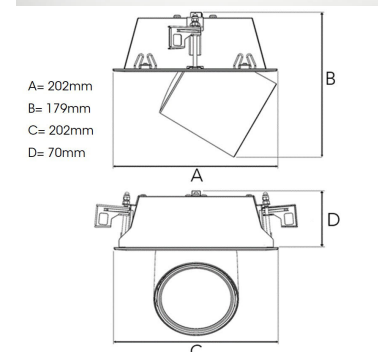

TECHNICAL SPECIFICATION

Product Code	306-523-20
Colour	Black
Control	On/off
CRI light colour	930 (BBL)
Delivered lumen output lm	2700
Driver	Stand alone, included
EEL	A++
Light distribution	Wide flood
Lightsource	LED COB
Mains input voltage	220-240 V
Measurements A	202
Measurements B	179
Measurements C	202
Measurements D	70
Mounting	Recessed
Position	360°/60°
Lifetime	L80 B10, 50.000h
Protection	IP 20, class III
Sawing instructions x	177
Sawing instructions y	191
Start Time	Instant
System power W	22
Unit	mm
Weight	1.1

Spot		Medium		Flood		Wide Flood	
m	ø	m	ø	m	ø	m	ø
1.0	0.25	1.0	0.48	1.0	0.69	1.0	1.07
2.0	0.49	2.0	0.95	2.0	1.39	2.0	2.14
3.0	0.74	3.0	1.43	3.0	2.08	3.0	3.22

177 x 191mm