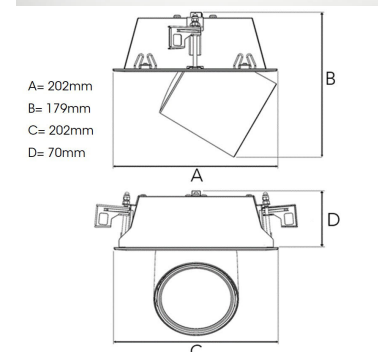

TECHNICAL SPECIFICATION

Product Code	306-530-30
Colour	Grey
Control	On/off
CRI light colour	930 (BBL)
Delivered lumen output lm	3970
Driver	Stand alone, included
EEL	A++
Light distribution	Spot
Lightsource	LED COB
Mains input voltage	220-240 V
Measurements A	202
Measurements B	179
Measurements C	202
Measurements D	70
Mounting	Recessed
Position	360°/60°
Lifetime	L80 B10, 50.000h
Protection	IP 20, class III
Sawing instructions x	177
Sawing instructions y	191
Start Time	Instant
System power W	35
Unit	mm
Weight	1,1

Spot		Medium		Flood		Wide Flood	
m	ø	m	ø	m	ø	m	ø
1.0	0.25	1.0	0.48	1.0	0.69	1.0	1.07
2.0	0.49	2.0	0.95	2.0	1.39	2.0	2.14
3.0	0.74	3.0	1.43	3.0	2.08	3.0	3.22

177 x 191mm