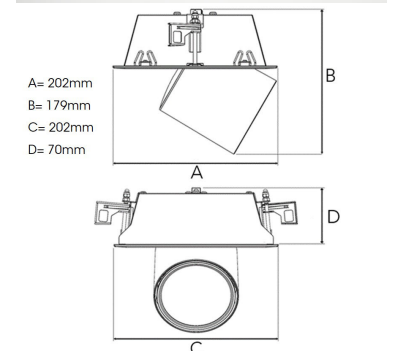

TECHNICAL SPECIFICATION

Product Code	306-520-20
Colour	Black
Control	On/off
CRI light colour	930 (BBL)
Delivered lumen output lm	2700
Driver	Stand alone, included
EEL	A++
Light distribution	Spot
Lightsource	LED COB
Mains input voltage	220-240 V
Measurements A	202
Measurements B	179
Measurements C	202
Measurements D	70
Mounting	Recessed
Position	360°/60°
Lifetime	L80 B10, 50.000h
Protection	IP 20, class III
Sawing instructions x	177
Sawing instructions y	191
Start Time	Instant
System power W	22
Unit	mm
Weight	1.1

Spot		Medium		Flood		Wide Flood	
	14°		27°		38°		56°
m	ø	m	ø	m	ø	m	ø
1.0	0.25	1.0	0.48	1.0	0.69	1.0	1.07
2.0	0.49	2.0	0.95	2.0	1.39	2.0	2.14
3.0	0.74	3.0	1.43	3.0	2.08	3.0	3.22

177 x 191mm

ITAB

Phone: +46 910 733 790
info@nordiclight.se