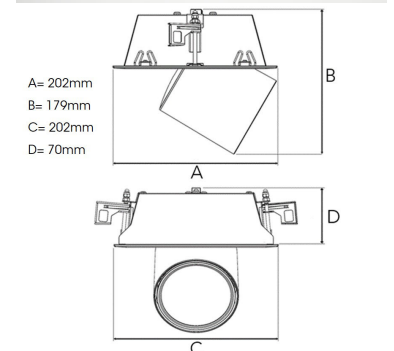

TECHNICAL SPECIFICATION

Product Code	306-521-10
Colour	White
Control	On/off
CRI light colour	930 (BBL)
Delivered lumen output lm	2700
Driver	Stand alone, included
EEL	A++
Light distribution	Medium
Lightsource	LED COB
Mains input voltage	220-240 V
Measurements A	202
Measurements B	179
Measurements C	202
Measurements D	70
Mounting	Recessed
Position	360°/60°
Lifetime	L80 B10, 50.000h
Protection	IP 20, class III
Sawing instructions x	177
Sawing instructions y	191
Start Time	Instant
System power W	22
Unit	mm
Weight	1.1

Spot		Medium		Flood		Wide Flood	
m	ø	m	ø	m	ø	m	ø
1.0	0.25	1.0	0.48	1.0	0.69	1.0	1.07
2.0	0.49	2.0	0.95	2.0	1.39	2.0	2.14
3.0	0.74	3.0	1.43	3.0	2.08	3.0	3.22

177 x 191mm