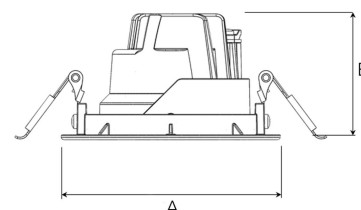

## TECHNICAL SPECIFICATION

Product Code	345-501-30
Colour	Grey
Control	On/off
CRI light colour	930 (BBL)
Delivered lumen output lm	1150
Driver	Stand alone, included
EEl	A+
Light distribution	Medium
Lightsource	LED COB
Mains input voltage	220-240 V
Measurements A	87
Measurements B	54
Mounting	Recessed
Position	360°/35°
Lifetime	L80 B10, 50.000h
Protection	IP 20, class III
Sawing instructions diameter	81
Start Time	Instant
System power W	11
Unit	mm
Weight	0,25

A= 87mm B= 54mm

Spot	Medium	Flood	Wide Flood
15°	27°	36°	56°
m	m	m	m
o	o	o	o
1.0	0.26	0.47	1.06
2.0	0.53	0.95	2.12
3.0	0.79	1.42	3.18

81mm

ITAB

Phone: +46 910 733 790  
info@nordiclight.se

Please note that this product sheet is for a specific product and colour. The pictures may show examples of other available colours