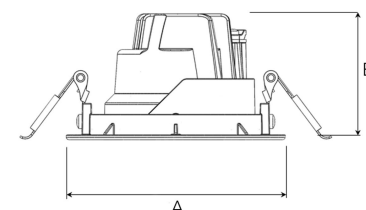

## TECHNICAL SPECIFICATION

Product Code	345-502-30
Colour	Grey
Control	On/off
CRI light colour	930 (BBL)
Delivered lumen output lm	1150
Driver	Stand alone, included
EEL	A+
Light distribution	Flood
Lightsource	LED COB
Mains input voltage	220-240 V
Measurements A	87
Measurements B	54
Mounting	Recessed
Position	360°/35°
Lifetime	L80 B10, 50.000h
Protection	IP 20, class III
Sawing instructions diameter	81
Start Time	Instant
System power W	11
Unit	mm
Weight	0,25

A= 87mm B= 54mm

Spot	Medium	Flood	Wide Flood
15°	27°	36°	56°
m	o	m	o
1.0	0.26	1.0	0.47
2.0	0.53	2.0	0.95
3.0	0.79	3.0	1.42
1.0	0.65	1.0	1.06
2.0	1.30	2.0	2.12
3.0	1.95	3.0	3.18

81mm

ITAB

Phone: +46 910 733 790  
info@nordiclight.se