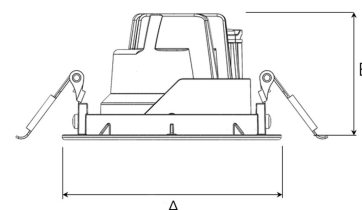

TECHNICAL SPECIFICATION

Product Code	345-502-10
Colour	White
Control	On/off
CRI light colour	930 (BBL)
Delivered lumen output lm	1150
Driver	Stand alone, included
EEL	A+
Light distribution	Flood
Lightsource	LED COB
Mains input voltage	220-240 V
Measurements A	87
Measurements B	54
Mounting	Recessed
Position	360°/35°
Lifetime	L80 B10, 50.000h
Protection	IP 20, class III
Sawing instructions diameter	81
Start Time	Instant
System power W	11
Unit	mm
Weight	0,25

A= 87mm B= 54mm

Spot	Medium	Flood	Wide Flood
15°	27°	36°	56°
m	m	m	m
1.0	1.0	1.0	1.0
2.0	2.0	2.0	2.0
3.0	3.0	3.0	3.0
0.26	0.47	0.65	1.06
0.53	0.95	1.30	2.12
0.79	1.42	1.95	3.18

81mm

ITAB

Phone: +46 910 733 790
info@nordiclight.se