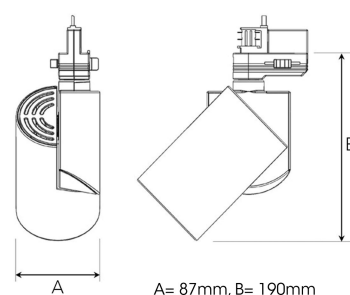

ZYLINDER MINI 2000, 930 (BBL), MEDIUM, GREY

ITAB

- ✓ □ Minimalistisk / rent design
- ✓ □ Tilgjengelig med tre forskjellige spredningsvinkler
- ✓ □ Integrert elektronisk forkoblingsutstyr
- ✓ □ Enkel "klikk på plass" funksjon
- ✓ □ Tilgjengelig i fargene hvit, svart og grå

TECHNICAL SPECIFICATION

Product Code	298-511-30
Colour	Grey
Control	On/off
CRI light colour	930 (BBL)
Delivered lumen output lm	1890
Driver	Built in
EEL	A++
Light distribution	Medium
Lightsource	LED COB
Mains input voltage	220-240 V
Measurements A	87
Measurements B	190
Mounting	Track
Position	360°/90°
Lifetime	L80 B10, 50.000h
Protection	IP 20, class I
Start Time	Instant
System power W	17
Unit	mm
Weight	0,67

Spot	Medium	Flood	Wide Flood
16°	28°	40°	65°
ø	ø	ø	ø
1.0	0.28	0.73	1.28
2.0	0.56	1.46	2.56
3.0	0.83	2.18	3.84

ITAB

Phone: +46 910 733 790
info@nordiclight.se

Please note that this product sheet is for a specific product and colour. The pictures may show examples of other available colours