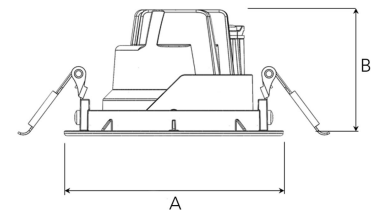

# MOON MICRO 1200, 930 (BBBL), SPOT, WHITE

ITAB

- ✓ Unauffällig und sauber wirkende Decke
- ✓ Erhältlich in verschiedenen Größen und Lumenpaketen
- ✓ Werkzeuglose Montage
- ✓ Klein, kippbar und drehbar
- ✓ Erhältlich in Weiß, Schwarz und Grau

## TECHNICAL SPECIFICATION

|                              |                       |
|------------------------------|-----------------------|
| Product Code                 | 345-500-10            |
| Colour                       | White                 |
| Control                      | On/off                |
| CRI light colour             | 930 (BBBL)            |
| Delivered lumen output lm    | 1150                  |
| Driver                       | Stand alone, included |
| EEL                          | E                     |
| Light distribution           | Spot                  |
| Lightsource                  | LED COB               |
| Mains input voltage          | 220-240 V             |
| Measurements A               | 87                    |
| Measurements B               | 54                    |
| Mounting                     | Recessed              |
| Position                     | 360°/35°              |
| Lifetime                     | L80 B10, 50.000h      |
| Protection                   | IP 20, class III      |
| Sawing instructions diameter | 81                    |
| Start Time                   | Instant               |
| System power W               | 11                    |
| Unit                         | mm                    |
| Weight                       | 0,25                  |

A= 87mm B= 54mm

| Spot | Medium | Flood | Wide Flood |
|------|--------|-------|------------|
| 15°  | 27°    | 36°   | 56°        |
| m    | o      | m     | o          |
| 1.0  | 0.26   | 1.0   | 0.47       |
| 2.0  | 0.53   | 2.0   | 0.95       |
| 3.0  | 0.79   | 3.0   | 1.42       |
| 1.0  | 0.65   | 1.0   | 1.06       |
| 2.0  | 1.30   | 2.0   | 2.12       |
| 3.0  | 1.95   | 3.0   | 3.18       |