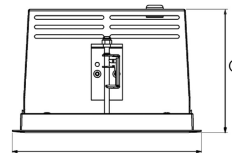

# ORION I 1500, 930 (BBBL), SPOT, BLACK

- ✓ Unauffällig und sauber wirkende Decke
- ✓ Schwenkbar bis zu 30° in jede Richtung
- ✓ Erhältlich in Weiß, Schwarz und Grau

## TECHNICAL SPECIFICATION

Product Code	300-503-20
Colour	Black
Control	On/off
CRI light colour	930 (BBBL)
Delivered lumen output lm	1400
Driver	Stand alone, included
EEL	E
Light distribution	Spot
Lightsource	LED COB
Mains input voltage	220-240 V
Measurements A	165
Measurements B	158
Measurements C	103
Mounting	Recessed
Position	360°/30°
Lifetime	L80 B10, 50.000h
Protection	IP 20, class III
Sawing instructions x	157
Sawing instructions y	150
Start Time	Instant
System power W	12
Unit	mm
Weight	0,9

A= 165mm  
B= 158mm  
C= 103mm

Spot		Medium		Flood		Wide Flood	
16°		28°		40°		65°	
m	ø	m	ø	m	ø	m	ø
1.0	0.28	1.0	0.50	1.0	0.73	1.0	1.28
2.0	0.56	2.0	1.00	2.0	1.46	2.0	2.56
3.0	0.83	3.0	1.51	3.0	2.18	3.0	3.84

157 x 150mm