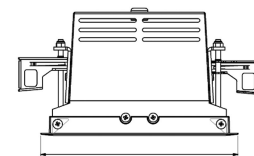

# ORION I 1500, 930 (BBBL), SPOT, BLACK

- ✓ Unauffällig und sauber wirkende Decke
- ✓ Schwenkbar bis zu 30° in jede Richtung
- ✓ Erhältlich in Weiß, Schwarz und Grau

## TECHNICAL SPECIFICATION

Product Code	300-503-20
Colour	Black
Control	On/off
CRI light colour	930 (BBBL)
Delivered lumen output lm	1400
Driver	Stand alone, included
EEL	E
Light distribution	Spot
Lightsource	LED COB
Mains input voltage	220-240 V
Measurements A	165
Measurements B	158
Measurements C	103
Mounting	Recessed
Position	360°/30°
Lifetime	L80 B10, 50.000h
Protection	IP 20, class III
Sawing instructions x	157
Sawing instructions y	150
Start Time	Instant
System power W	12
Unit	mm
Weight	0,9

A= 165mm  
B= 158mm  
C= 103mm

Spot		Medium		Flood		Wide Flood	
16°		28°		40°		65°	
m	ø	m	ø	m	ø	m	ø
1.0	0.28	1.0	0.50	1.0	0.73	1.0	1.28
2.0	0.56	2.0	1.00	2.0	1.46	2.0	2.56
3.0	0.83	3.0	1.51	3.0	2.18	3.0	3.84

157 x 150mm