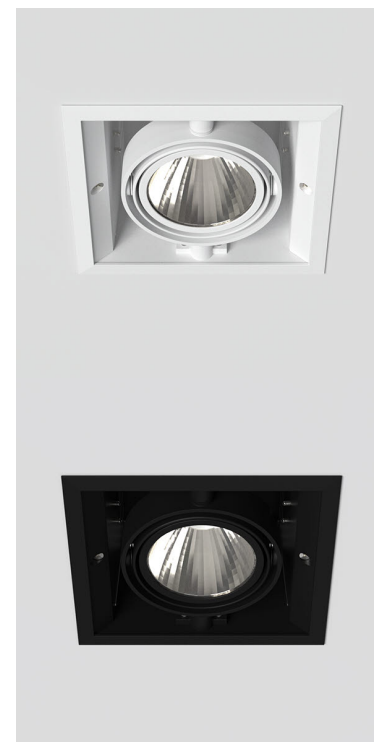

ORION I 1500, 930 (BBBL), FLOOD, BLACK

ITAB

- ✓ Unauffällig und sauber wirkende Decke
- ✓ Schwenkbar bis zu 30° in jede Richtung
- ✓ Erhältlich in Weiß, Schwarz und Grau

TECHNICAL SPECIFICATION

Product Code	300-505-20
Colour	Black
Control	On/off
CRI light colour	930 (BBBL)
Delivered lumen output lm	1400
Driver	Stand alone, included
EEL	E
Light distribution	Flood
Lightsource	LED COB
Mains input voltage	220-240 V
Measurements A	165
Measurements B	158
Measurements C	103
Mounting	Recessed
Position	360°/30°
Lifetime	L80 B10, 50.000h
Protection	IP 20, class III
Sawing instructions x	157
Sawing instructions y	150
Start Time	Instant
System power W	12
Unit	mm
Weight	0,9

157 x 150mm