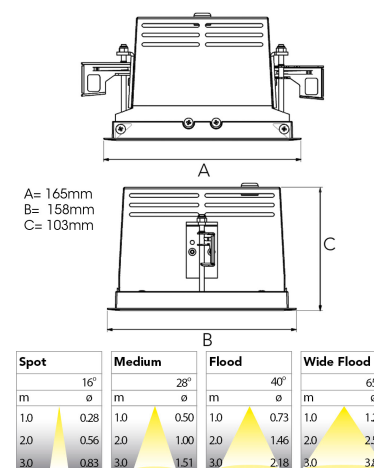

ORION I 1500, 930 (BBBL), FLOOD, BLACK

ITAB

- ✓ Unauffällig und sauber wirkende Decke
- ✓ Schwenkbar bis zu 30° in jede Richtung
- ✓ Erhältlich in Weiß, Schwarz und Grau

TECHNICAL SPECIFICATION

Product Code	300-505-20
Colour	Black
Control	On/off
CRI light colour	930 (BBBL)
Delivered lumen output lm	1400
Driver	Stand alone, included
EEL	E
Light distribution	Flood
Lightsource	LED COB
Mains input voltage	220-240 V
Measurements A	165
Measurements B	158
Measurements C	103
Mounting	Recessed
Position	360°/30°
Lifetime	L80 B10, 50.000h
Protection	IP 20, class III
Sawing instructions x	157
Sawing instructions y	150
Start Time	Instant
System power W	12
Unit	mm
Weight	0,9

157 x 150mm