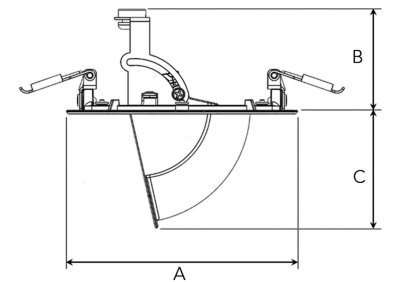

# ZIMLED 1200, 930 (BBBL), SPOT, GREY

ITAB

- ✓ Unauffällig und sauber wirkende Decke
- ✓ Erhältlich in verschiedenen Farbtemperaturen
- ✓ Werkzeuglose Montage
- ✓ Einfach anpassbar
- ✓ Erhältlich in Weiß, Schwarz und Grau

## TECHNICAL SPECIFICATION

Product Code	303-500-30
Colour	Grey
Control	On/off
CRI light colour	930 (BBBL)
Delivered lumen output lm	1150
Driver	Stand alone, included
EEL	E
Light distribution	Spot
Lightsource	LED COB
Mains input voltage	220-240 V
Measurements A	118
Measurements B	56
Measurements C	61
Mounting	Recessed
Position	355°/80°
Lifetime	L80 B10, 50.000h
Protection	IP 20, class III
Sawing instructions diameter	108
Start Time	Instant
System power W	11
Unit	mm
Weight	0,2

A= 118mm, B= 56mm, C= 61mm

Spot		Medium		Flood		Wide Flood	
15°		27°		36°		56°	
m	ø	m	ø	m	ø	m	ø
1.0	0.26	1.0	0.47	1.0	0.65	1.0	1.06
2.0	0.53	2.0	0.95	2.0	1.30	2.0	2.12
3.0	0.79	3.0	1.42	3.0	1.95	3.0	3.18

108mm