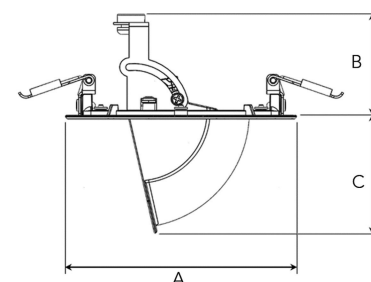

ZIMLED 1200, 930 (BBBL), MEDIUM, WHITE

ITAB

- ✓ Unauffällig und sauber wirkende Decke
- ✓ Erhältlich in verschiedenen Farbtemperaturen
- ✓ Werkzeuglose Montage
- ✓ Einfach anpassbar
- ✓ Erhältlich in Weiß, Schwarz und Grau

TECHNICAL SPECIFICATION

Product Code	303-501-10
Colour	White
Control	On/off
CRI light colour	930 (BBBL)
Delivered lumen output lm	1150
Driver	Stand alone, included
EEI	E
Light distribution	Medium
Lightsource	LED COB
Mains input voltage	220-240 V
Measurements A	118
Measurements B	56
Measurements C	61
Mounting	Recessed
Position	355°/80°
Lifetime	L80 B10, 50.000h
Protection	IP 20, class III
Sawing instructions diameter	108
Start Time	Instant
System power W	11
Unit	mm
Weight	0,2

A= 118mm, B= 56mm, C= 61mm

Spot		Medium		Flood		Wide Flood	
15°		27°		36°		56°	
m	ø	m	ø	m	ø	m	ø
1.0	0.26	1.0	0.47	1.0	0.65	1.0	1.06
2.0	0.53	2.0	0.95	2.0	1.30	2.0	2.12
3.0	0.79	3.0	1.42	3.0	1.95	3.0	3.18

108mm