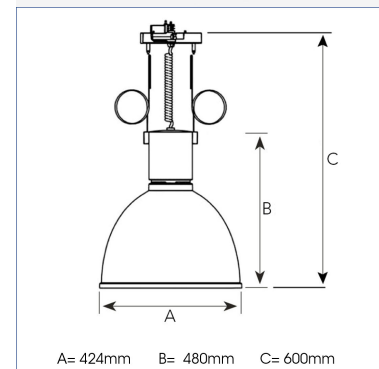

GLOBE 4000, 930 (BBL), SPOT, DARK GREY

ITAB

- ✓ Funktionelles und dekoratives Licht
- ✓ Teil einer Reihe von Hängeleuchten – erhältlich in verschiedenen Größen und Lumenpaketen
- ✓ Montage auf 3-Phasen-Stromschiene oder Decke

TECHNICAL SPECIFICATION

Product Code	221-540-32
Colour	Dark Grey
Control	On/off
CRI light colour	930 (BBL)
Delivered lumen output lm	3750
Driver	Built in
EEL	A+
Light distribution	Spot
Lightsource	LED COB
Mains input voltage	220-240 V
Measurements A	424
Measurements B	480
Measurements C	600
Mounting	Suspended
Position	Fixed
Lifetime	L80 B10, 50.000h
Protection	IP 20, class I
Start Time	Instant
System power W	36
Unit	mm
Weight	4,43

A= 424mm B= 480mm C= 600mm

Spot	Medium	Flood
17°	23°	38°
m	m	m
0.30	0.41	0.70
0.60	0.83	1.39
0.91	1.24	2.09

ITAB

Phone: +46 910 733 790
info@nordiclight.se

Please note that this product sheet is for a specific product and colour. The pictures may show examples of other available colours