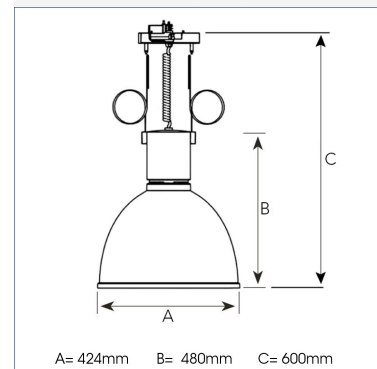

GLOBE 4000, 930 (BBL), MEDIUM, DARK GREY

ITAB

- ✓ Funktionelles und dekoratives Licht
- ✓ Teil einer Reihe von Hängeleuchten – erhältlich in verschiedenen Größen und Lumenpaketen
- ✓ Montage auf 3-Phasen-Stromschiene oder Decke

TECHNICAL SPECIFICATION

Product Code	221-541-32
Colour	Dark Grey
Control	On/off
CRI light colour	930 (BBL)
Delivered lumen output lm	3750
Driver	Built in
EEL	A+
Light distribution	Medium
Lightsource	LED COB
Mains input voltage	220-240 V
Measurements A	424
Measurements B	480
Measurements C	600
Mounting	Suspended
Position	Fixed
Lifetime	L80 B10, 50.000h
Protection	IP 20, class I
Start Time	Instant
System power W	36
Unit	mm
Weight	4,43

A= 424mm B= 480mm C= 600mm

Spot	Medium	Flood
17°	23°	38°
m	m	m
1.0 0.30	1.0 0.41	1.0 0.70
2.0 0.60	2.0 0.83	2.0 1.39
3.0 0.91	3.0 1.24	3.0 2.09

ITAB

Phone: +46 910 733 790
info@nordiclight.se

Please note that this product sheet is for a specific product and colour. The pictures may show examples of other available colours