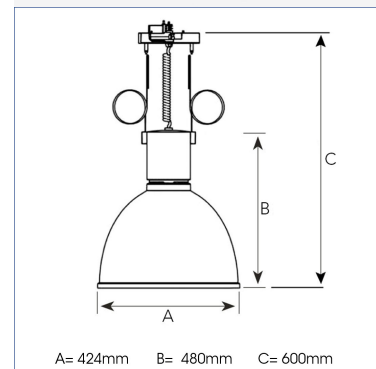

GLOBE 4000, 930 (BBL), MEDIUM, BLACK

ITAB

- ✓ Funktionelles und dekoratives Licht
- ✓ Teil einer Reihe von Hängeleuchten – erhältlich in verschiedenen Größen und Lumenpaketen
- ✓ Montage auf 3-Phasen-Stromschiene oder Decke

TECHNICAL SPECIFICATION

Product Code	221-541-20
Colour	Black
Control	On/off
CRI light colour	930 (BBL)
Delivered lumen output lm	3750
Driver	Built in
EEL	A+
Light distribution	Medium
Lightsource	LED COB
Mains input voltage	220-240 V
Measurements A	424
Measurements B	480
Measurements C	600
Mounting	Suspended
Position	Fixed
Lifetime	L80 B10, 50.000h
Protection	IP 20, class I
Start Time	Instant
System power W	36
Unit	mm
Weight	4,43

A= 424mm B= 480mm C= 600mm

Spot	Medium	Flood
17°	23°	38°
m	m	m
1.0 0.30	1.0 0.41	1.0 0.70
2.0 0.60	2.0 0.83	2.0 1.39
3.0 0.91	3.0 1.24	3.0 2.09

ITAB

Phone: +46 910 733 790
info@nordiclight.se

Please note that this product sheet is for a specific product and colour. The pictures may show examples of other available colours