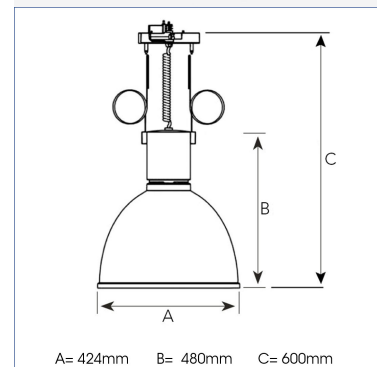

GLOBE 3000, 930 (BBL), MEDIUM, DARK GREY

ITAB

- ✓ Funktionelles und dekoratives Licht
- ✓ Teil einer Reihe von Hängeleuchten – erhältlich in verschiedenen Größen und Lumenpaketen
- ✓ Montage auf 3-Phasen-Stromschiene oder Decke

TECHNICAL SPECIFICATION

Product Code	221-531-32
Colour	Dark Grey
Control	On/off
CRI light colour	930 (BBL)
Delivered lumen output lm	2700
Driver	Built in
EEL	A+
Light distribution	Medium
Lightsource	LED COB
Mains input voltage	220-240 V
Measurements A	424
Measurements B	480
Measurements C	600
Mounting	Suspended
Position	Fixed
Lifetime	L80 B10, 50.000h
Protection	IP 20, class I
Start Time	Instant
System power W	25
Unit	mm
Weight	4,43

A= 424mm B= 480mm C= 600mm

Spot	Medium	Flood
17°	23°	38°
m	m	m
1.0	1.0	1.0
2.0	2.0	2.0
3.0	3.0	3.0
0.30	0.41	0.70
0.60	0.83	1.39
0.91	1.24	2.09

ITAB

Phone: +46 910 733 790
info@nordiclight.se

Please note that this product sheet is for a specific product and colour. The pictures may show examples of other available colours