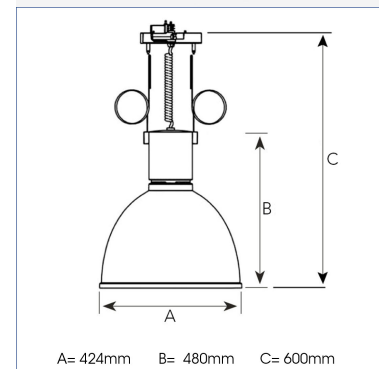

GLOBE 4000, 930 (BBL), FLOOD, DARK GREY

ITAB

- ✓ Funktionelles und dekoratives Licht
- ✓ Teil einer Reihe von Hängeleuchten – erhältlich in verschiedenen Größen und Lumenpaketen
- ✓ Montage auf 3-Phasen-Stromschiene oder Decke

TECHNICAL SPECIFICATION

Product Code	221-542-32
Colour	Dark Grey
Control	On/off
CRI light colour	930 (BBL)
Delivered lumen output lm	3750
Driver	Built in
EEL	A+
Light distribution	Flood
Lightsource	LED COB
Mains input voltage	220-240 V
Measurements A	424
Measurements B	480
Measurements C	600
Mounting	Suspended
Position	Fixed
Lifetime	L80 B10, 50.000h
Protection	IP 20, class I
Start Time	Instant
System power W	36
Unit	mm
Weight	4,43

A= 424mm B= 480mm C= 600mm

Spot	Medium	Flood
17°	23°	38°
m	m	m
1.0 0.30	1.0 0.41	1.0 0.70
2.0 0.60	2.0 0.83	2.0 1.39
3.0 0.91	3.0 1.24	3.0 2.09

ITAB

Phone: +46 910 733 790
info@nordiclight.se

Please note that this product sheet is for a specific product and colour. The pictures may show examples of other available colours