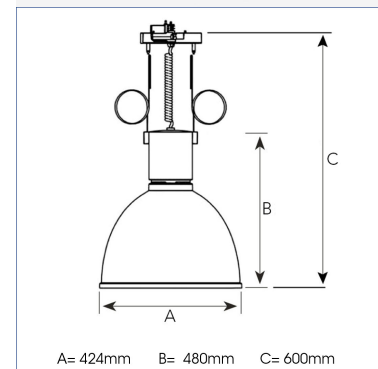

GLOBE 4000, 930 (BBL), FLOOD, BLACK

ITAB

- ✓ Funktionelles und dekoratives Licht
- ✓ Teil einer Reihe von Hängeleuchten – erhältlich in verschiedenen Größen und Lumenpaketen
- ✓ Montage auf 3-Phasen-Stromschiene oder Decke

TECHNICAL SPECIFICATION

Product Code	221-542-20
Colour	Black
Control	On/off
CRI light colour	930 (BBL)
Delivered lumen output lm	3750
Driver	Built in
EEL	A+
Light distribution	Flood
Lightsource	LED COB
Mains input voltage	220-240 V
Measurements A	424
Measurements B	480
Measurements C	600
Mounting	Suspended
Position	Fixed
Lifetime	L80 B10, 50.000h
Protection	IP 20, class I
Start Time	Instant
System power W	36
Unit	mm
Weight	4,43

A= 424mm B= 480mm C= 600mm

Spot	Medium	Flood
17°	23°	38°
m	m	m
1.0 0.30	1.0 0.41	1.0 0.70
2.0 0.60	2.0 0.83	2.0 1.39
3.0 0.91	3.0 1.24	3.0 2.09

ITAB

Phone: +46 910 733 790
info@nordiclight.se

Please note that this product sheet is for a specific product and colour. The pictures may show examples of other available colours