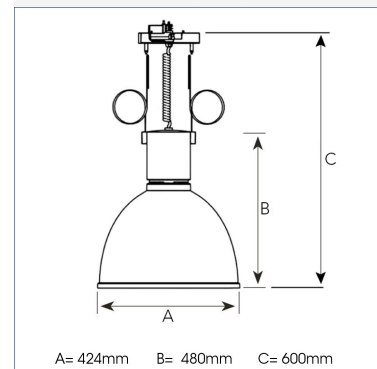

GLOBE 3000, 930 (BBL), FLOOD, DARK GREY

ITAB

- ✓ Funktionelles und dekoratives Licht
- ✓ Teil einer Reihe von Hängeleuchten – erhältlich in verschiedenen Größen und Lumenpaketen
- ✓ Montage auf 3-Phasen-Stromschiene oder Decke

TECHNICAL SPECIFICATION

Product Code	221-532-32
Colour	Dark Grey
Control	On/off
CRI light colour	930 (BBL)
Delivered lumen output lm	2700
Driver	Built in
EEL	A+
Light distribution	Flood
Lightsource	LED COB
Mains input voltage	220-240 V
Measurements A	424
Measurements B	480
Measurements C	600
Mounting	Suspended
Position	Fixed
Lifetime	L80 B10, 50.000h
Protection	IP 20, class I
Start Time	Instant
System power W	25
Unit	mm
Weight	4,43

A= 424mm B= 480mm C= 600mm

Spot	Medium	Flood
17°	23°	38°
m	m	m
1.0 0.30	1.0 0.41	1.0 0.70
2.0 0.60	2.0 0.83	2.0 1.39
3.0 0.91	3.0 1.24	3.0 2.09

ITAB

Phone: +46 910 733 790
info@nordiclight.se

Please note that this product sheet is for a specific product and colour. The pictures may show examples of other available colours