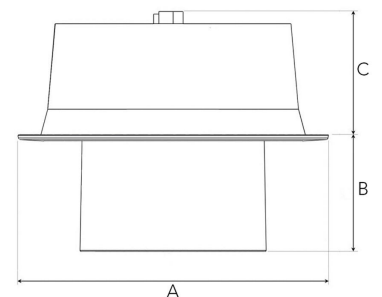

FLEXO 4000, 930 (BBL), WIDE FLOOD, GREY

- ✓ Modern, minimalistisch und sauber wirkende Decke
- ✓ Verfügbar in verschiedenen Lumenpaketen
- ✓ Werkzeuglose Montage
- ✓ Kippbar und drehbar
- ✓ Erhältlich in Weiß, Schwarz und Grau

TECHNICAL SPECIFICATION

Product Code	306-513-30
Colour	Grey
Control	On/off
CRI light colour	930 (BBL)
Delivered lumen output lm	3970
Driver	Stand alone, included
EEl	A++
Light distribution	Wide flood
Lightsource	LED COB
Mains input voltage	220-240 V
Measurements A	176
Measurements B	65
Measurements C	70
Mounting	Recessed
Position	360°/60°
Lifetime	L80 B10, 50.000h
Protection	IP 20, class III
Sawing instructions diameter	165
Start Time	Instant
System power W	35
Unit	mm
Weight	0,9

A= 176mm, B= 65mm, C= 70mm

Spot		Medium		Flood		Wide Flood	
14°		27°		38°		56°	
m	ø	m	ø	m	ø	m	ø
1.0	0.25	1.0	0.48	1.0	0.69	1.0	1.07
2.0	0.49	2.0	0.95	2.0	1.39	2.0	2.14
3.0	0.74	3.0	1.43	3.0	2.08	3.0	3.22

165mm