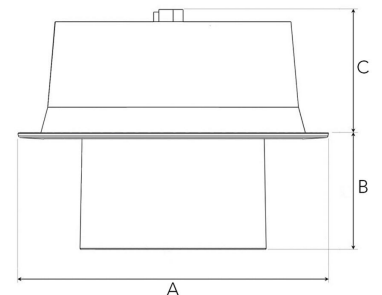

FLEXO 4000, 930 (BBL), WIDE FLOOD, BLACK

- ✓ Modern, minimalistisch und sauber wirkende Decke
- ✓ Verfügbar in verschiedenen Lumenpaketen
- ✓ Werkzeuglose Montage
- ✓ Kippbar und drehbar
- ✓ Erhältlich in Weiß, Schwarz und Grau

TECHNICAL SPECIFICATION

Product Code	306-513-20
Colour	Black
Control	On/off
CRI light colour	930 (BBL)
Delivered lumen output lm	3970
Driver	Stand alone, included
EEl	A++
Light distribution	Wide flood
Lightsource	LED COB
Mains input voltage	220-240 V
Measurements A	176
Measurements B	65
Measurements C	70
Mounting	Recessed
Position	360°/60°
Lifetime	L80 B10, 50.000h
Protection	IP 20, class III
Sawing instructions diameter	165
Start Time	Instant
System power W	35
Unit	mm
Weight	0,9

A= 176mm, B= 65mm, C= 70mm

Spot		Medium		Flood		Wide Flood	
14°		27°		38°		56°	
m	ø	m	ø	m	ø	m	ø
1.0	0.25	1.0	0.48	1.0	0.69	1.0	1.07
2.0	0.49	2.0	0.95	2.0	1.39	2.0	2.14
3.0	0.74	3.0	1.43	3.0	2.08	3.0	3.22

165mm