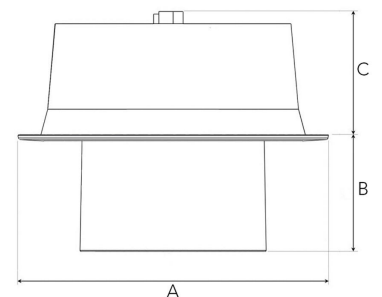

# FLEXO 4000, 930 (BBL), WIDE FLOOD, WHITE

- ✓ Modern, minimalistisch und sauber wirkende Decke
- ✓ Verfügbar in verschiedenen Lumenpaketen
- ✓ Werkzeuglose Montage
- ✓ Kippbar und drehbar
- ✓ Erhältlich in Weiß, Schwarz und Grau

## TECHNICAL SPECIFICATION

Product Code	306-513-10
Colour	White
Control	On/off
CRI light colour	930 (BBL)
Delivered lumen output lm	3970
Driver	Stand alone, included
EEl	A++
Light distribution	Wide flood
Lightsource	LED COB
Mains input voltage	220-240 V
Measurements A	176
Measurements B	65
Measurements C	70
Mounting	Recessed
Position	360°/60°
Lifetime	L80 B10, 50.000h
Protection	IP 20, class III
Sawing instructions diameter	165
Start Time	Instant
System power W	35
Unit	mm
Weight	0,9

A= 176mm, B= 65mm, C= 70mm

Spot		Medium		Flood		Wide Flood	
14°		27°		38°		56°	
m	ø	m	ø	m	ø	m	ø
1.0	0.25	1.0	0.48	1.0	0.69	1.0	1.07
2.0	0.49	2.0	0.95	2.0	1.39	2.0	2.14
3.0	0.74	3.0	1.43	3.0	2.08	3.0	3.22

165mm