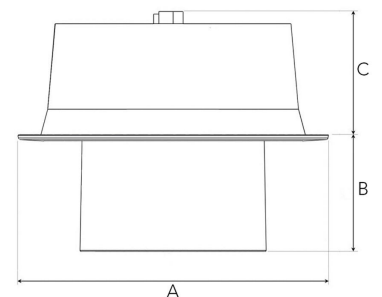

FLEXO 3000, 930 (BBL), WIDE FLOOD, GREY

- ✓ Modern, minimalistisch und sauber wirkende Decke
- ✓ Verfügbar in verschiedenen Lumenpaketen
- ✓ Werkzeuglose Montage
- ✓ Kippbar und drehbar
- ✓ Erhältlich in Weiß, Schwarz und Grau

TECHNICAL SPECIFICATION

Product Code	306-503-30
Colour	Grey
Control	On/off
CRI light colour	930 (BBL)
Delivered lumen output lm	2700
Driver	Stand alone, included
EEL	A++
Light distribution	Wide flood
Lightsource	LED COB
Mains input voltage	220-240 V
Measurements A	176
Measurements B	65
Measurements C	70
Mounting	Recessed
Position	360°/60°
Lifetime	L80 B10, 50.000h
Protection	IP 20, class III
Sawing instructions diameter	165
Start Time	Instant
System power W	22
Unit	mm
Weight	0.9

A= 176mm, B= 65mm, C= 70mm

Spot		Medium		Flood		Wide Flood	
14°		27°		38°		56°	
m	ø	m	ø	m	ø	m	ø
1.0	0.25	1.0	0.48	1.0	0.69	1.0	1.07
2.0	0.49	2.0	0.95	2.0	1.39	2.0	2.14
3.0	0.74	3.0	1.43	3.0	2.08	3.0	3.22

165mm